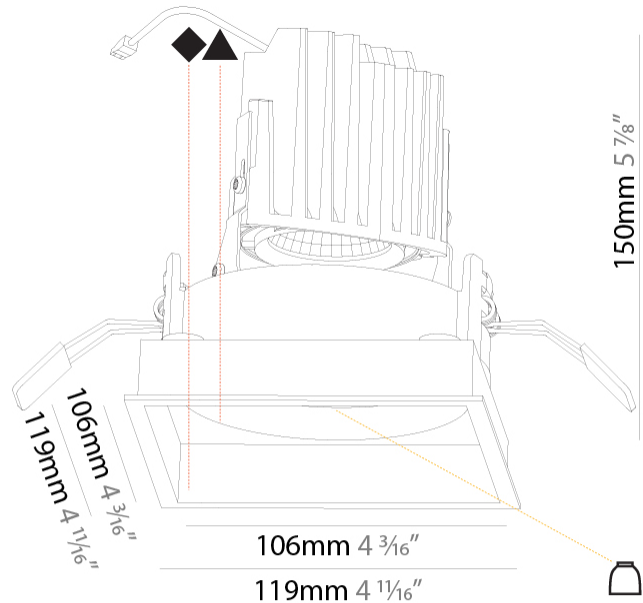

#### PHYSICAL

Shape: Square
Length (mm): 119
Length (in): 4 11/16
Width (mm): 119
Width (in): 4 11/16
Depth (mm): 150
Depth (in): 5 7/8
Ceiling Thickness (mm): 10 / 12.5 / 15
Ceiling Thickness (in): 3/8 or 1/2 or 9/16
Min. Recessing Depth (mm): 170
Min. Recessing Depth (in): 6 11/16
Light Distribution: Downlight
Weight (kg): 0.626
Weight (lbs): 1.38
Fixture Finish: SSR / BKV / CWI / CRY / HAB / UFT / ITA / RUA / FTG / MYG / LOD / PUS / FRO / FUP / KIA / POP / BLS / SPG / MEY / GOH / GUM / CHC / COM / ABZ / JAG / OBR / MOS / ROR
Fixture Material: Aluminum Die Cast
Cut-out Measurements: 114mm / 4 1/2" x 114mm / 4 1/2"

#### LED

Number of LEDs: 1
Color Temperature (°K): 2700 / 3000 / 3500 / 4000
Max. Delivered Lumen (lm): 940 / 980 / 1029 / 1050
Nominal Lumen (lm): 1386 / 1438 / 1511 / 1542
CRI: >90 CRI

#### RATINGS AND CERTIFICATIONS

Certified By: Certified for North American Standards
IP rating: IP20

114 x 114mm  
4 1/2" x 4 1/2"

170mm  
6 1/4"

10 | 15mm  
3/8" | 9/16"

#### PHYSICAL

Shape: Square
Length (mm): 119
Length (in): 4 11/16
Width (mm): 119
Width (in): 4 11/16
Depth (mm): 150
Depth (in): 5 7/8
Ceiling Thickness (mm): 10 / 12.5 / 15
Ceiling Thickness (in): 3/8 or 1/2 or 9/16
Min. Recessing Depth (mm): 170
Min. Recessing Depth (in): 6 11/16
Light Distribution: Downlight
Weight (kg): 0.69
Weight (lbs): 1.5
Fixture Finish: SSR / BKV / CWI / CRY / HAB / UFT / ITA / RUA / FTG / MYG / LOD / PUS / FRO / FUP / KIA / POP / BLS / SPG / MEY / GOH / GUM / CHC / COM / ABZ / JAG / OBR / MOS / ROR
Fixture Material: Aluminum Die Cast
Cut-out Measurements: 114mm / 4 1/2" x 114mm / 4 1/2"